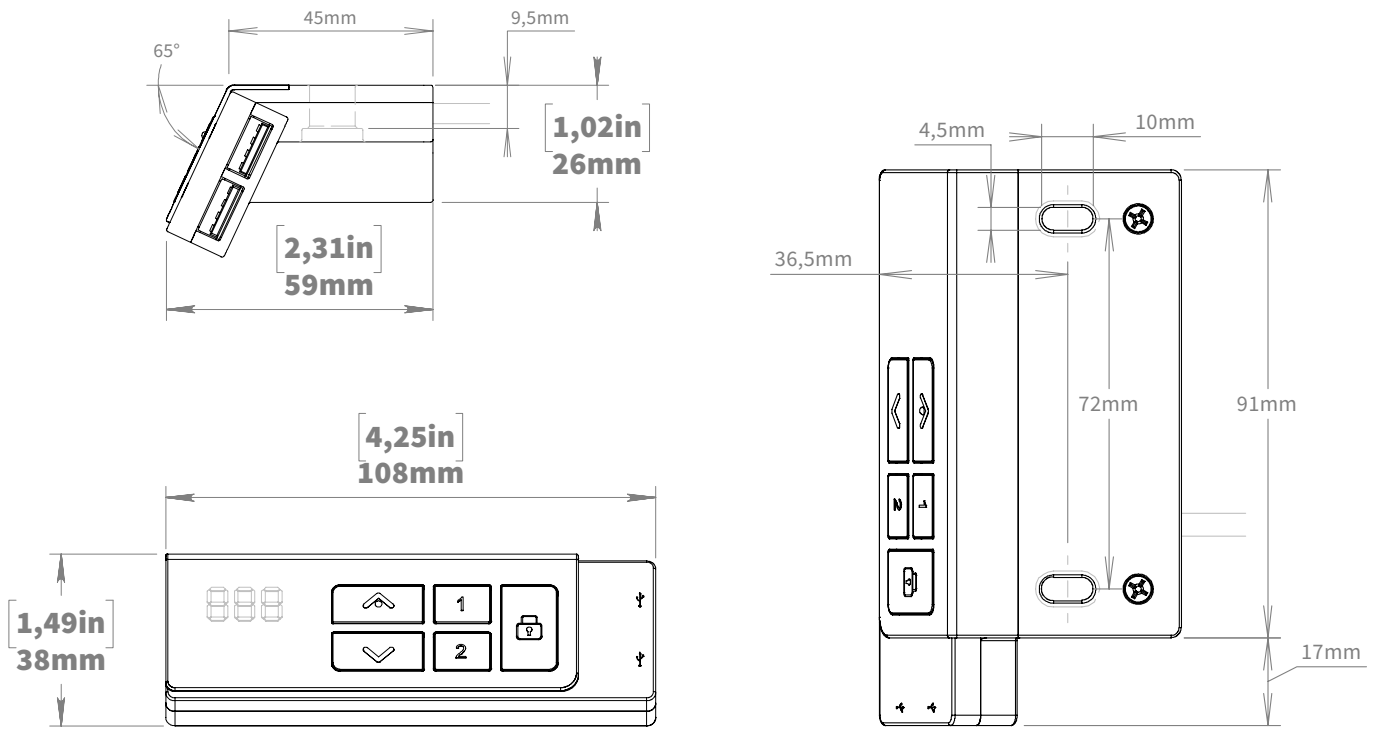

Swedstyle Memory USB

Hand controller for comfortable control of height-adjustable desk frames featuring an ergonomic layout.

Hand control mounted on the underside of the desk with supplied screws. Three-digit display, metric or imperial system, that makes it easy to read the settings. Soft buttons for comfortable movement control. Possible to save up to 2 positions to easily and quickly find your way back to the optimal settings. With 2 USB type-A charging ports.

- Compact design
- Available with your own logo
- Storable underneath the table top
- Save up to two positions
- 3-digit display
- 2 USB type-A charging ports

Technical specifications

Supply voltage	5 VDC \pm 10%
Current Consumption (average)	75 mA
Service life	>10 000 cycles
Cable length	2 070 mm (\pm 50 mm)
Dimensions (L x W x H)	59 x 108 x 38 mm
Ambient conditions during operation	+5 °C to +40 °C at max. 68% relative air humidity (non-condensing), up to an altitude of 2,000 m.
Ambient conditions during transport and storage	-25 °C to +40 °C at max. 68% relative air humidity (non-condensing). +40 °C to 60 °C at max. 32% relative air humidity (non-condensing). Temperatures of more than 40 °C for periods not exceeding 10h. Product must be acclimatised to acceptable operating conditions before assembly.
Compatibility	All Swedstyle electric height-adjustable frames
Degree of protection (IEC 60529)	IP 20
Standards and regulations	EMC directive 2014/30/EU RoHS directive 2011/65/EU