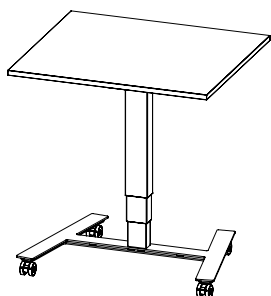

## MOBILE ONE A

COLORS		DIMENSIONS (WxD)	ART. NO.
Black	●	800 x 700 mm	5141455E
White	○	800 x 700 mm	5141656E

The definition of agility. A table that you can move around with ease at the workplace or place in small spaces at home or in school environments. Thanks to battery-operated functionality, no power access is needed for the Mobile One A sit-stand table, which can easily be rolled out to the garden or terrace. The rectangular tabletop in white- or black-lasered ash rests on stylish, rectangular legs with a matte lacquered finish in black or white. The angled foot breaks with the straight lines, giving the table yet another dimension of futuristic elegance. The smart design allows you to easily slide a chair under the tabletop to save space, and the four swivel wheels can be effortlessly replaced with the accompanying table feet. Mobile One A works just as well as a height-adjustable table for speeches and presentations.

800 x 700 mm

### SPECIFICATIONS:

Adjustable height	Yes
Powerd by	Electricity/Battery
Height	685 - 1185 mm
Lift capacity	50 kg
Speed	40 mm/sec
Standby power	0,3 W
Noise level	< 42 dBa
Duty cycle	10%, 1 min/9 min pause Max 2 min/18 min
Paintwork	Textured lacquer
Area of use	Indoor (+5° to +30° C)
Lifetime	Min 10.000 cycles
Weight	28 kg
Table top finish	White or black pigmented ash wood