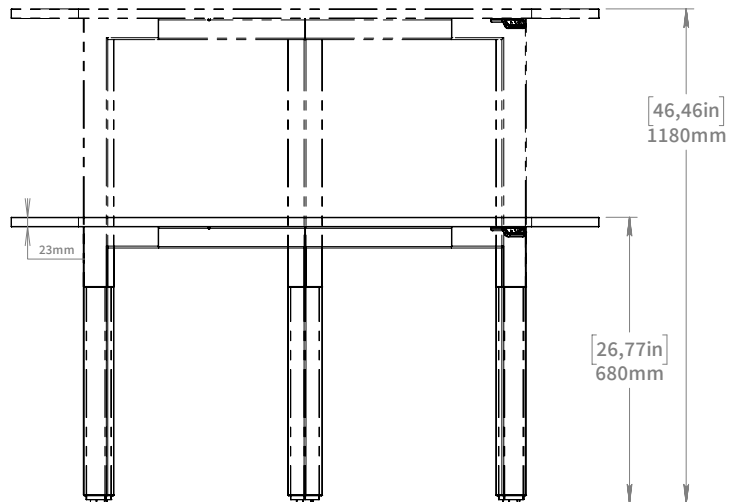

# PLECTRUM 1400

Article No. 561000XXG-1

[www.swedstyle.com/highend](http://www.swedstyle.com/highend)

**HIGH  
END**  
BY SWEDSTYLE