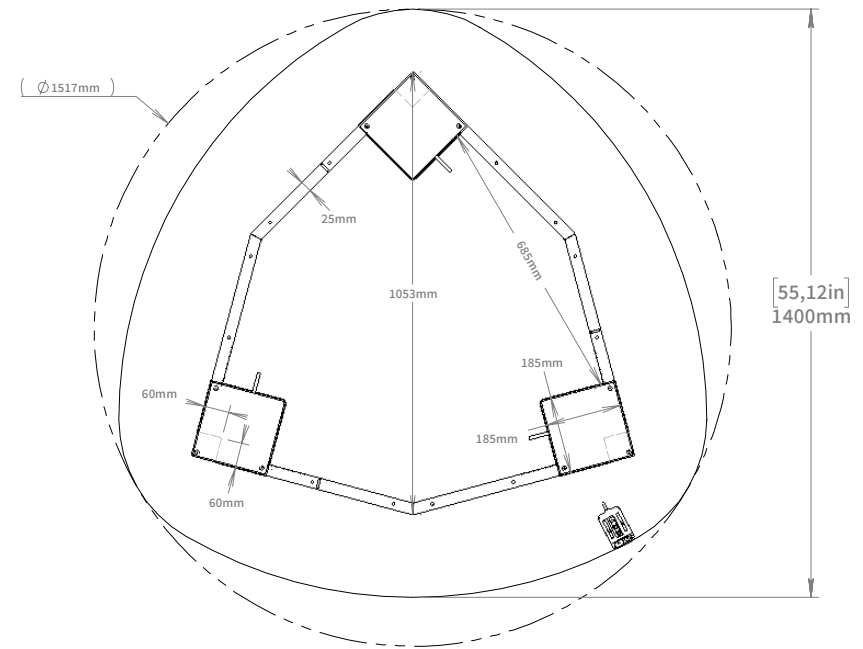

# PLECTRUM 1400

Article No. 561000XXG-1

[www.swedstyle.com/highend](http://www.swedstyle.com/highend)

**HIGH  
END**  
BY SWEDSTYLE