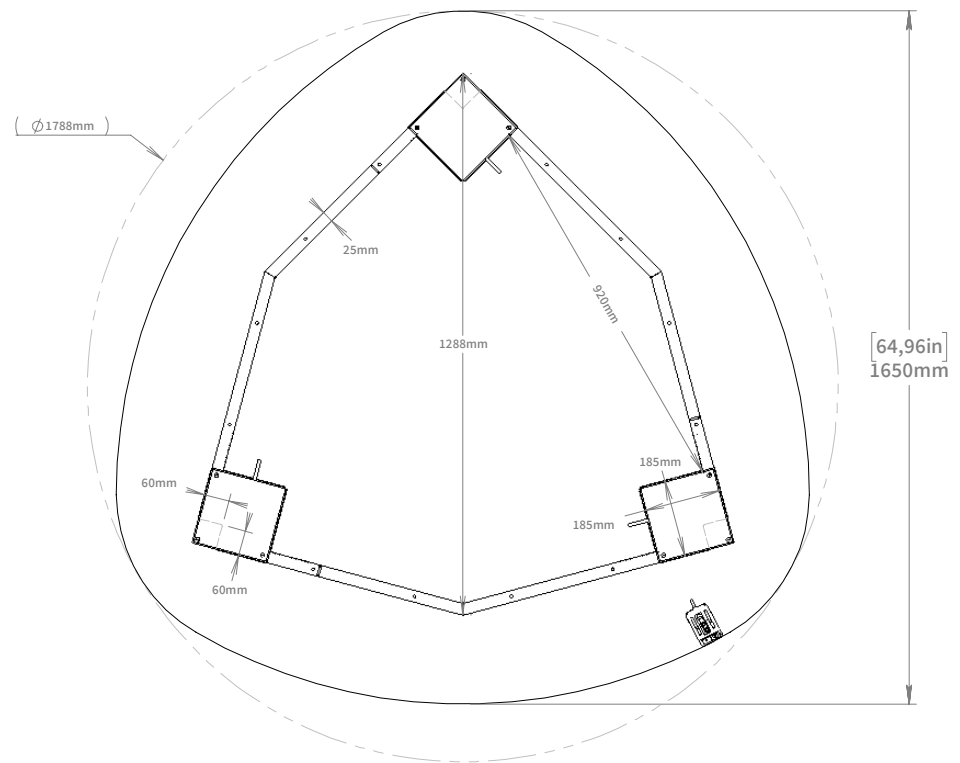

PLECTRUM 1650

Article No. 561001XXG-1

www.swedstyle.com/highend

**HIGH
END**

BY SWEDSTYLE