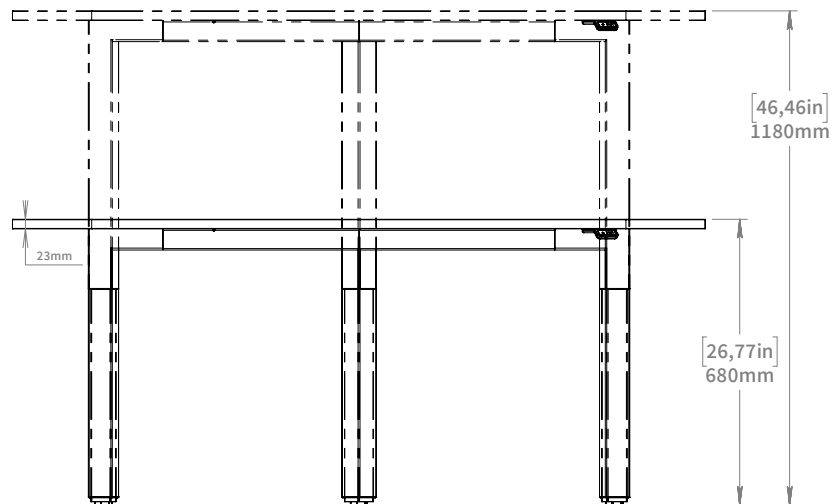

PLECTRUM 1650

Article No. 561001XXG-1

www.swedstyle.com/highend

**HIGH
END**

BY SWEDSTYLE