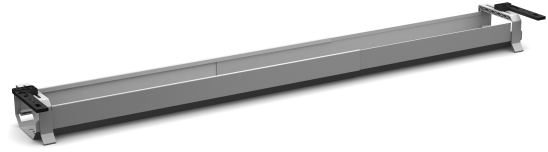

Technical specifications

Cable Tray Flex

Specification	Value