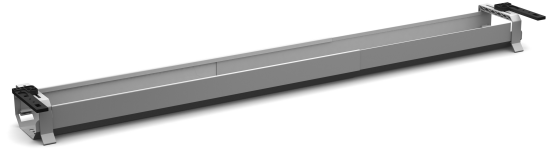

Cable Tray Flex

Hide the cables nice and tidy with a cable tray and create a fully equipped and functional workplace.

You can easily tilt the tray when you need to access the wires. Adjustable laterally, 1150-1740 mm in the same way as the frame. Two different height adjustments 105 mm or 135 mm. Available in our standard colors silver, white and black.

Art. no	Colour
514121E	Black
514120E	White
DIKETW08	Silver
DIKETW40	Black
DIKETW25	White
DIKETWU08	Silver
DIKETWU40	Black
DIKETWU25	White
DIKED08	Silver
DIKED40	Black
DIKED25	White

Technical specifications

Cable Tray Flex

Specification	Value
---------------	-------