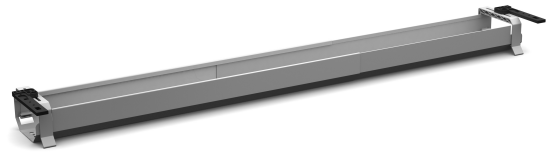

Cable Tray Flex

Hide the cables nice and tidy with a cable tray and create a fully equipped and functional workplace.

You can easily tilt the tray when you need to access the wires. Adjustable laterally, 1150-1740 mm in the same way as the frame. Two different height adjustments 105 mm or 135 mm. Available in our standard colors silver, white and black.

Art. no	Colour
514121E	Black
514120E	White
DIKETW08	Silver
DIKETW40	Black
DIKETW25	White
DIKETWU08	Silver
DIKETWU40	Black
DIKETWU25	White
DIKED08	Silver
DIKED40	Black
DIKED25	White

Technical specifications

Cable Tray Flex

Specification	Value
---------------	-------