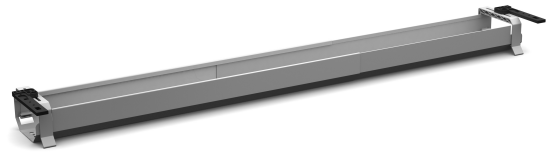

Cable Tray Flex

Hide the cables nice and tidy with a cable tray and create a fully equipped and functional workplace.

You can easily tilt the tray when you need to access the wires. Adjustable laterally, 1150-1740 mm in the same way as the frame. Two different height adjustments 105 mm or 135 mm. Available in our standard colors silver, white and black.

Art. no	Colour
DIKETW08	Silver
DIKETW40	Black
DIKETW25	White
DIKETWU08	Silver
DIKETWU40	Black
DIKETWU25	White
DIKED08	Silver
DIKED40	Black
DIKED25	White

Technical specifications

Cable Tray Flex

Specification	Value
---------------	-------