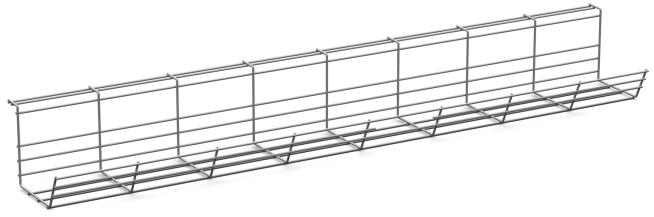

Technical specifications

Swedstyle Cable Tray Wire

Specification	Value