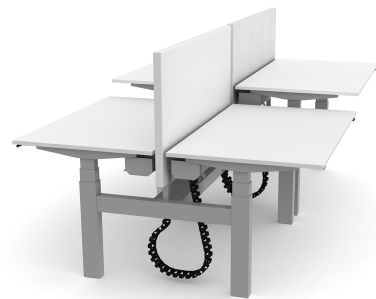

Swedstyle Cable Management Twin

Keep track of your power and data cables by collecting them in one place with a Cable Chain.

Flexible Cable chain for stylish and practical solution of cables to your TWIN workplace. Length 940 mm.
Available in black colour.