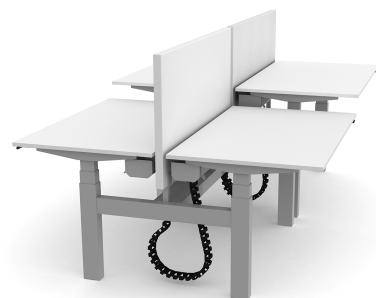

## Swedstyle Cable Management Twin

*Keep track of your power and data cables by collecting them in one place with a Cable Chain.*

Flexible Cable chain for stylish and practical solution of cables to your TWIN workplace. Length 940 mm.  
Available in black colour.