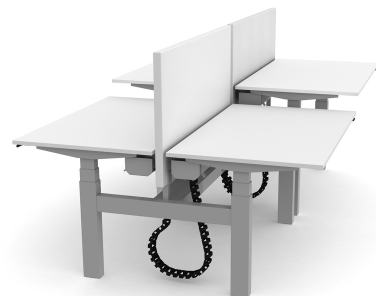

Swedstyle Cable Management Twin

Keep track of your power and data cables by collecting them in one place with a Cable Chain.

Flexible Cable chain for stylish and practical solution of cables to your TWIN workplace. Length 940 mm.
Available in black colour.