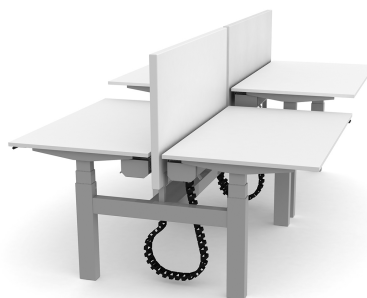

Swedstyle Cable Management Twin

Keep track of your power and data cables by collecting them in one place with a Cable Chain.

Flexible Cable chain for stylish and practical solution of cables to your TWIN workplace. Length 940 mm.
Available in black colour.