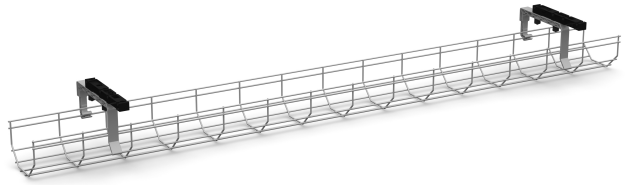

## Swedstyle Cable Tray Wire Flip

*Hide the cables nice and tidy with a cable tray and create a fully equipped and functional workplace.*

Keep track of your power and data cables by collecting them in one place with a Cable Tray Wire. Mount the tray in the frame with including mounting plates. After mounting, the tray can be angled down to easily access the cables. Length 1350 mm. Height 85 mm. Available in white, silver or black.

## Swedstyle Cable Tray Wire Flip

Specification	Value
---------------	-------