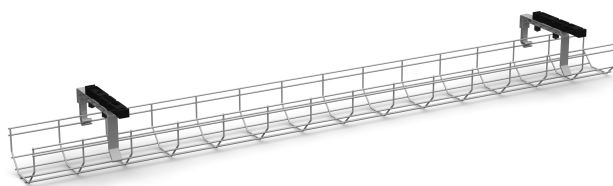

## Swedstyle Cable Tray Wire Flip

*Hide the cables nice and tidy with a cable tray and create a fully equipped and functional workplace.*

Keep track of your power and data cables by collecting them in one place with a Cable Tray Wire. Mount the tray in the frame with including mounting plates. After mounting, the tray can be angled down to easily access the cables. Length 1350 mm. Height 85 mm. Available in white, silver or black.

## Swedstyle Cable Tray Wire Flip

Specification	Value
---------------	-------