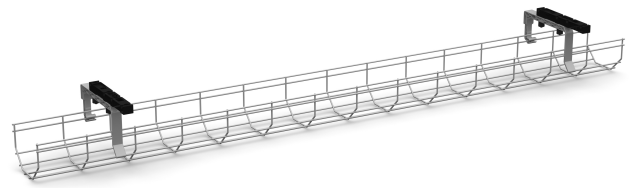

Swedstyle Cable Tray Wire Flip

Hide the cables nice and tidy with a cable tray and create a fully equipped and functional workplace.

Keep track of your power and data cables by collecting them in one place with a Cable Tray Wire. Mount the tray in the frame with including mounting plates. After mounting, the tray can be angled down to easily access the cables. Length 1350 mm. Height 85 mm. Available in white, silver or black.

Art. no	Colour
DIKETRAD135040B	Black
DIKETRAD135008B	Silver
DIKETRAD135025B	White

Technical specifications

Swedstyle Cable Tray Wire Flip

Specification	Value
---------------	-------