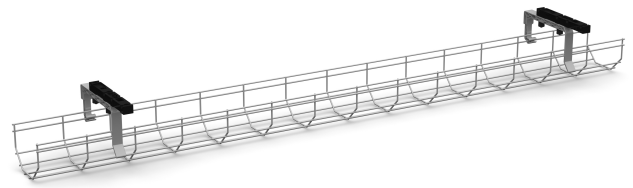

## Swedstyle Cable Tray Wire Flip

*Hide the cables nice and tidy with a cable tray and create a fully equipped and functional workplace.*

Keep track of your power and data cables by collecting them in one place with a Cable Tray Wire. Mount the tray in the frame with including mounting plates. After mounting, the tray can be angled down to easily access the cables. Length 1350 mm. Height 85 mm. Available in white, silver or black.

## Swedstyle Cable Tray Wire Flip

Specification	Value
---------------	-------