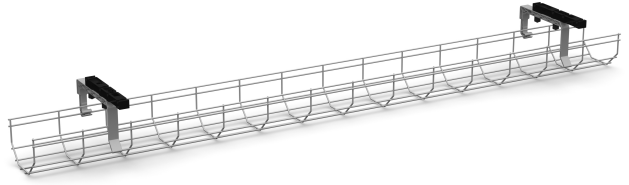

Swedstyle Cable Tray Wire Flip

Hide the cables nice and tidy with a cable tray and create a fully equipped and functional workplace.

Keep track of your power and data cables by collecting them in one place with a Cable Tray Wire. Mount the tray in the frame with including mounting plates. After mounting, the tray can be angled down to easily access the cables. Length 1350 mm. Height 85 mm. Available in white, silver or black.

Art. no	Colour
DIKETRAD135040B	Black
DIKETRAD135008B	Silver
DIKETRAD135025B	White

Technical specifications

Swedstyle Cable Tray Wire Flip

Specification	Value
---------------	-------