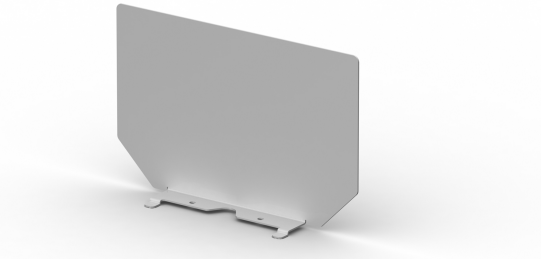

Technical specifications

Swedstyle Side Cover Work

Specification	Value