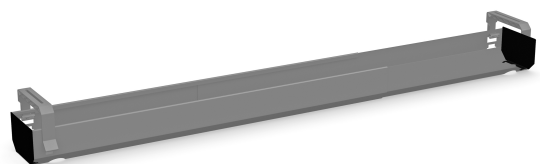

Swedstyle Side Cover Work

Cover that fits Swedstyle Cable Tray Work.

Cover that prevents insight in the cable tray from the sides. Fits Swedstyle Cable Tray Work, regardless of whether it is mounted in the frame with mounting plates or screwed directly under the table top.

Art. no	Colour
50521208B	Silver
50521240B	Black
50521225B	White