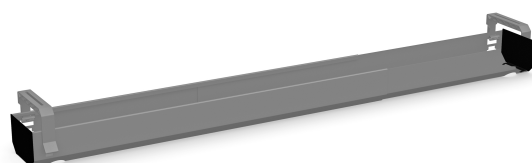

Swedstyle Side Cover Work

Cover that fits Swedstyle Cable Tray Work.

Cover that prevents insight in the cable tray from the sides. Fits Swedstyle Cable Tray Work, regardless of whether it is mounted in the frame with mounting plates or screwed directly under the table top.

Art. no	Colour
50521208B	Silver
50521240B	Black
50521225B	White