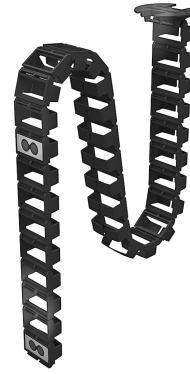

Swedstyle Cable Management Classic

Keep track of your power and data cables by collecting them in one place with a Cable Chain.

Flexible Cable chain for stylish and practical solution of cables to your CLASSIC workplace. Attached to the frame with the included magnets. Length 1320 mm. Available in black colour.

Technical specifications

Swedstyle Cable Management Classic

Specification	Value
---------------	-------