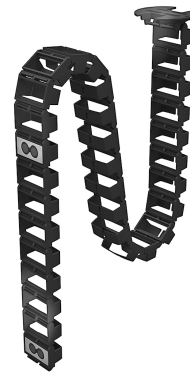

Swedstyle Cable Management Classic

Keep track of your power and data cables by collecting them in one place with a Cable Chain.

Flexible Cable chain for stylish and practical solution of cables to your CLASSIC workplace. Attached to the frame with the included magnets. Length 1320 mm. Available in black colour.

Technical specifications

Swedstyle Cable Management Classic

Specification	Value
---------------	-------