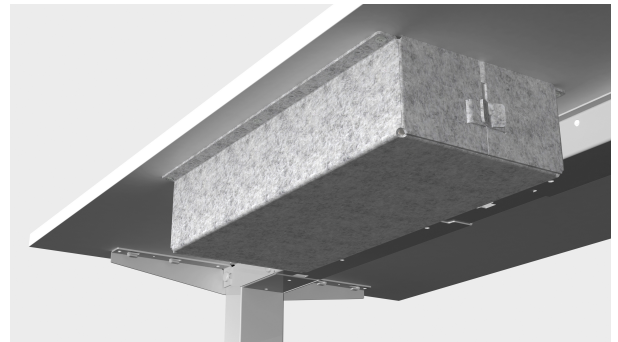

Swedstyle Cable Management Textile

Hide the cables nice and tidy with a cable tray and create a fully equipped and functional workplace.

Stylish cable tray in grey felt textile that easily hide the cords. The tray is attached to the frame with included screws. Suitable for both work tables and conference tables.