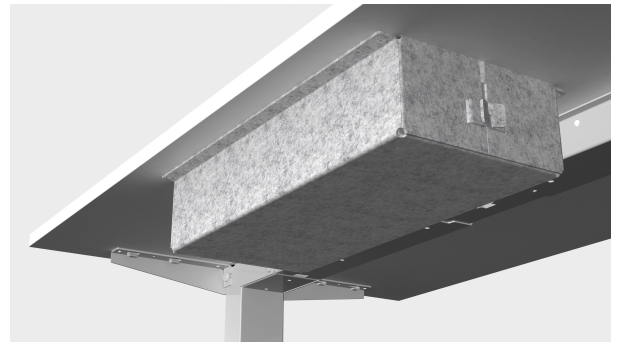

## Swedstyle Cable Management Textile

*Hide the cables nice and tidy with a cable tray and create a fully equipped and functional workplace.*

Stylish cable tray in grey felt textile that easily hide the cords. The tray is attached to the frame with included screws. Suitable for both work tables and conference tables.