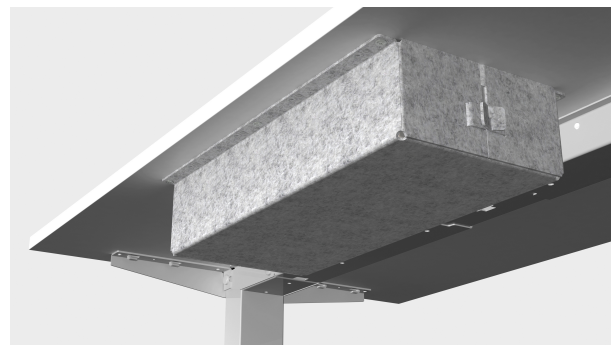

Swedstyle Cable Management Textile

Hide the cables nice and tidy with a cable tray and create a fully equipped and functional workplace.

Stylish cable tray in grey felt textile that easily hide the cords. The tray is attached to the frame with included screws. Suitable for both work tables and conference tables.