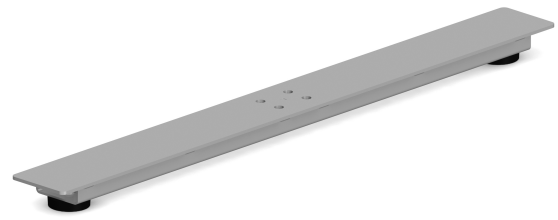

Straight - Foot 1

Straight foot that fits our frames Aero and Classic (not Classic Round). Length 610 mm. Available in the colors silver, white and black as standard. Adjustable feet.

Art. no	Colour
FOT114B	Silver
FOT140B	Black
FOT125	White

Technical specifications

Straight - Foot 1

Specification	Value
---------------	-------