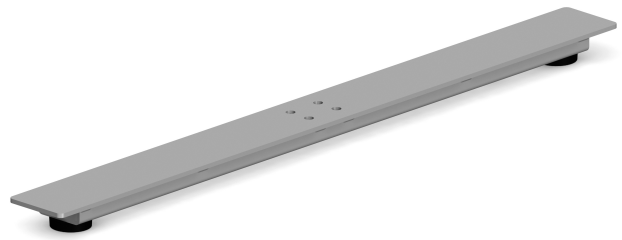

Straight - Foot A

Straight foot that fits our frames Aero and Classic (not Classic Round). Length 690 mm. Available in the colors silver, white and black as standard. Adjustable feet.

Art. no	Colour
FOTA14B	Silver
FOTA40B	Black
FOTA25B	White

Technical specifications

Straight - Foot A

Specification	Value
---------------	-------