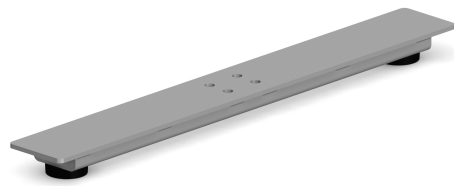

Technical specifications

Straight - Foot B

Specification	Value