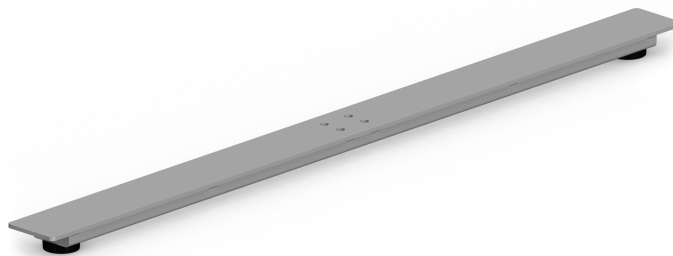

Straight - Foot C

Straight foot that fits our frames Aero and Classic (not Classic Round). Length 890 mm. Available in the colors silver, white and black as standard. Adjustable feet.

Art. no	Colour
FOTC14B	Silver
FOTC40B	Black
FOTC25B	White

Technical specifications

Straight - Foot C

Specification	Value
---------------	-------