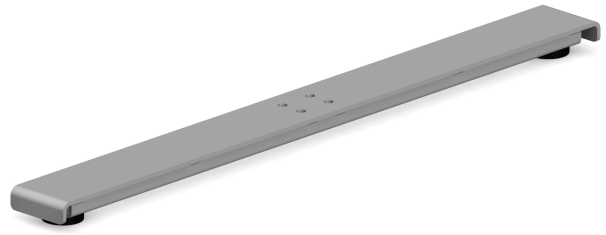

90° - Foot D

Foot with 90° angle that fits our frames Aero and Classic (not Classic Round). Length 664 mm. Available in the colors silver, white and black as standard. Adjustable feet.

Art. no	Colour
FOTD40B	Black
FOTD25B	White
FOTD14B	Silver

Technical specifications

90° - Foot D

Specification	Value
---------------	-------