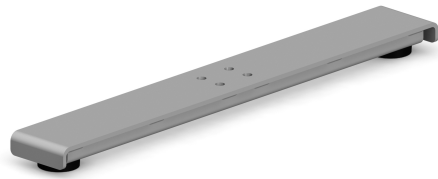

Technical specifications

90° - Foot E

Specification	Value