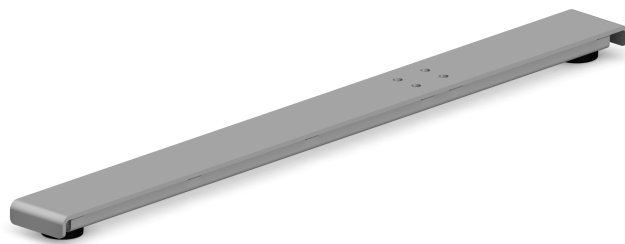

90° - Foot M

Foot with 90° angle that fits our frames Aero and Classic (not Classic Round). Not centered. Length 465 mm. Available in the colors silver, white and black as standard. Adjustable feet.

Art. no	Colour
FOTE40B	Black
FOTE25B	White
FOTE14B	Silver

Technical specifications

90° - Foot M

Specification	Value
---------------	-------