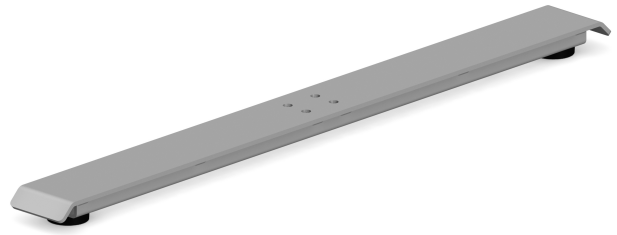

45° - Foot G

Foot with 45° angle that fits our frames Aero and Classic (not Classic Round). Length 683 mm. Available in the colors silver, white and black as standard. Adjustable feet.

Art. no	Colour
FOTG40B	Black
FOTG25B	White
FOTG14B	Silver

Technical specifications

45° - Foot G

Specification	Value
---------------	-------