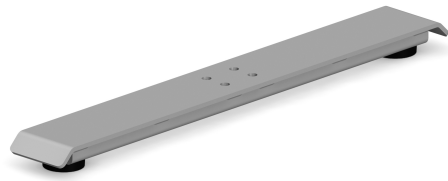

45° - Foot H

Foot with 45° angle that fits our frames Aero and Classic (not Classic Round). Length 483 mm. Available in the colors silver, white and black as standard. Adjustable feet.

Art. no	Colour
FOTH40B	Black
FOTH25B	White
FOTH14B	Silver

Technical specifications

45° - Foot H

Specification	Value
---------------	-------