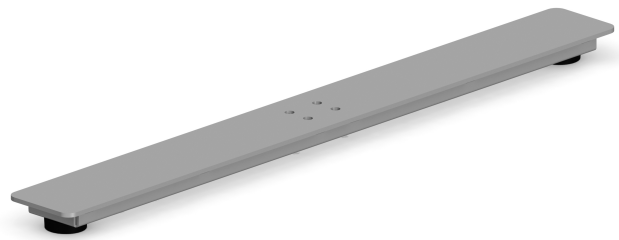

Straight One for All - Foot X

Straight foot that fits our frames Aero, Classic and Classic Round. Length 680 mm. Available in the colors silver, white and black as standard. Adjustable feet.

Art. no	Colour
FOTX40B	Black
FOTX25B	White
FOTX14B	Silver

Technical specifications

Straight One for All - Foot X

Specification	Value
---------------	-------