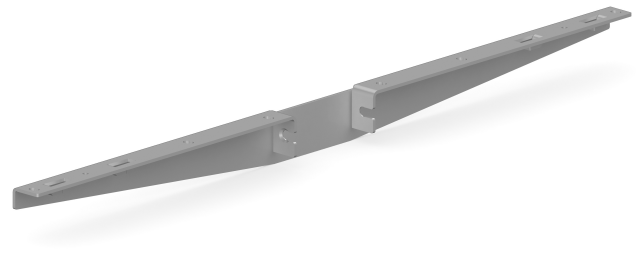

Side bracket C

Art. no	Colour
STAGC14B	Silver
STAGC40B	Black
STAGC25B	White

Technical specifications

Side bracket C

Specification	Value
---------------	-------