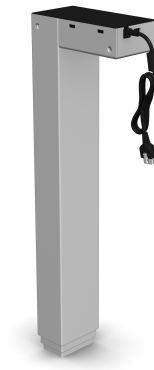

Aero Motor Column

Elegant column of rectangular design in 3-pieces with the big tube at the top. Based on the latest technology in height adjustment control to ensure reliable and comfortable operation.

Art. no	Colour
AE1314B	Silver
AE1340B	Black
AE1325B	White

Technical specifications

Aero Motor Column

Specification	Value
---------------	-------