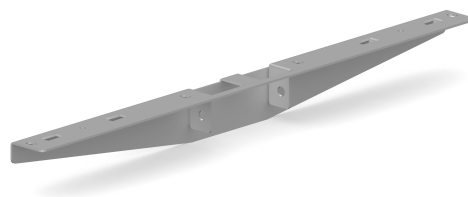

Side bracket 1

Art. no	Colour
STAG114B	Silver
STAG140B	Black
STAG125B	White

Technical specifications

Side bracket 1

Specification	Value
---------------	-------